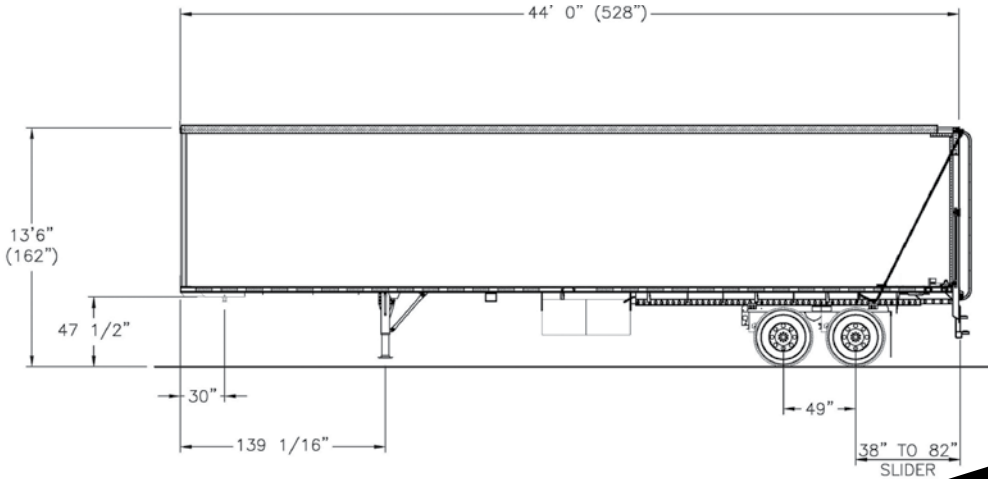

# EB-110 DATA SHEET

## OVERVIEW

Level Load Volume: 105.30 Yds<sup>3</sup>\*\*  
Controls: STW Control System  
Tractor: Ask for details.  
Weight: 24,600 Lbs. (no tractor)  
Blower System: 1200 CFM @ 15 PSI  
Hydraulic Tank Capacity: 85 Gal.  
Width: 102-Inches