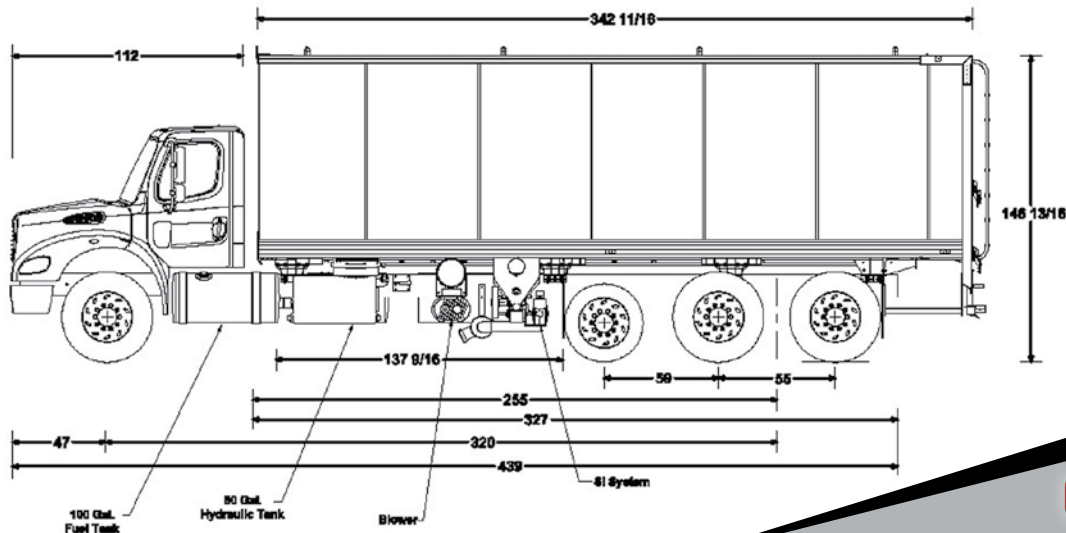

EB-60 DATA SHEET

OVERVIEW

Level Load Volume: 57.50 Yds³**
Controls: STW Control System
Fuel Tank Capacity: 100 Gal.
Weight: 34,000 Lbs.
Blower System: 1200 CFM @ 15 PSI
Hydraulic Tank Capacity: 60 Gal.
Width: 98-Inches

**Actual carrying capacity is variable and depends on cubic yard weight of materials; truck/trailer axle configurations; and Federal, State, Local truck/trailer weight limit regulations and laws. Owners and operators are responsible for loading and operating vehicle in compliance with Federal, State, and Local rules and regulations. Express Blower machines are designed for maximum performance and output. Performance may vary depending on type and quality of material used, operator proficiency, and job site requirements and specifications.

STANDARDS

Steel Framed Aluminum Box
Patented Feed System
Reversible Augers
Dual Horizontal Load Leveler
Dual Drive Solid Belt Reversible Floor
Remote Radio Control
Dust Suppression System
Programmable Display
Proportional Hydraulic System
Shur-Lock Roll Tarp
Hydraulic Tailgate
Inspection Ladder
On-Site Training
Set of 4-Inch EB Proprietary Blower Hose
5 Foot Heavy Duty 4-Inch Discharge Hose
High Oil Temperature Shutdown System
Low Oil Shutdown System
E-Stop Button
Traffic Safety Kit