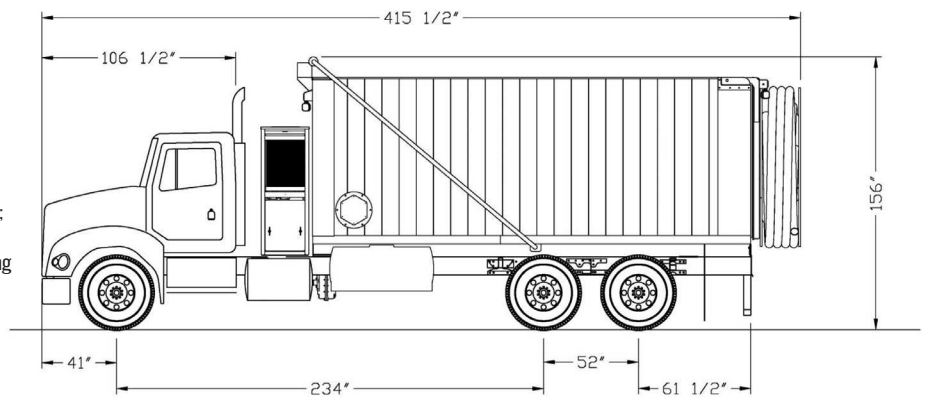

## Model SD (as shown in diagram at right): 40 Cubic Yard Level Load Capacity\*\*

\*\*Actual carrying capacity is variable and depends on cubic yard weight of materials; truck/trailer axle configurations; and Federal, State, Local truck/trailer weight limit regulations and laws. Owners and operators are responsible for loading and operating vehicle in compliance with Federal, State, and Local rules and regulations.

## Model EX: 50 Cubic Yard Level Load Capacity\*\*

### DESIGN

Controls	Computerized Control System
Blower System	1150 CFM @ 16 PSI
Fuel Tank	90 Gallons (340 Liters)
Hydraulic Tank	100 Gallons (378 Liters)
Width	98 Inches (2.48 Meters)
Empty Weight (w/Peterbilt 348 Chassis)	SD: 31,200 Pounds (14,152 Kilograms) EX: 34,980 Pounds (15,867 Kilograms)