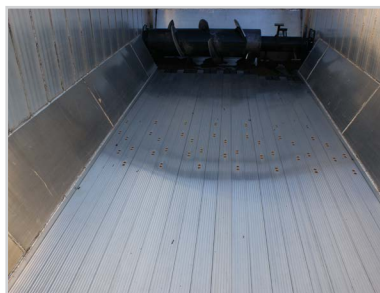

HALLCO LIVE FLOOR®