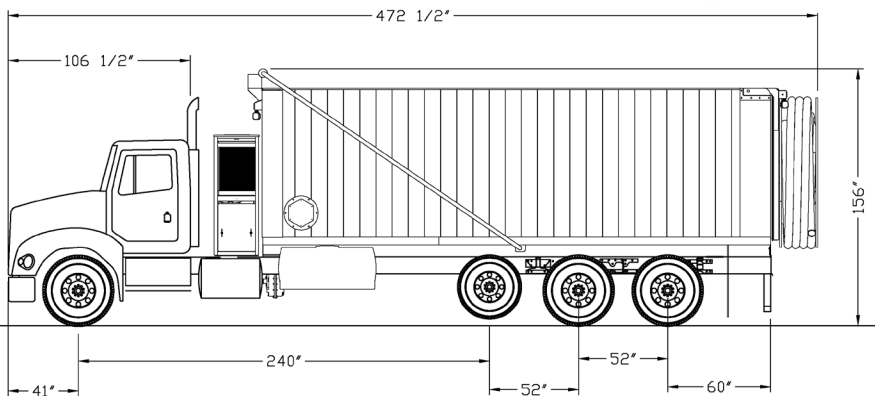

## Model SD (as shown in diagram at right): 40 Cubic Yard Level Load Capacity\*\*

\*\*Actual carrying capacity is variable and depends on cubic yard weight of materials; truck/trailer axle configurations; and Federal, State, Local truck/trailer weight limit regulations and laws. Owners and operators are responsible for loading and operating vehicle in compliance with Federal, State, and Local rules and regulations.

## Model EX: 50 Cubic Yard Level Load Capacity\*\*

### DESIGN

Controls	Computerized Control System
Blower System	1150 CFM @ 16 PSI
Fuel Tank	90 Gallons (340 Liters)
Hydraulic Tank	100 Gallons (378 Liters)
Width	98 Inches (2.48 Meters)
Empty Weight (w/Peterbilt 348 Chassis)	SD: 31,200 Pounds (14,152 Kilograms) EX: 34,980 Pounds (15,867 Kilograms)